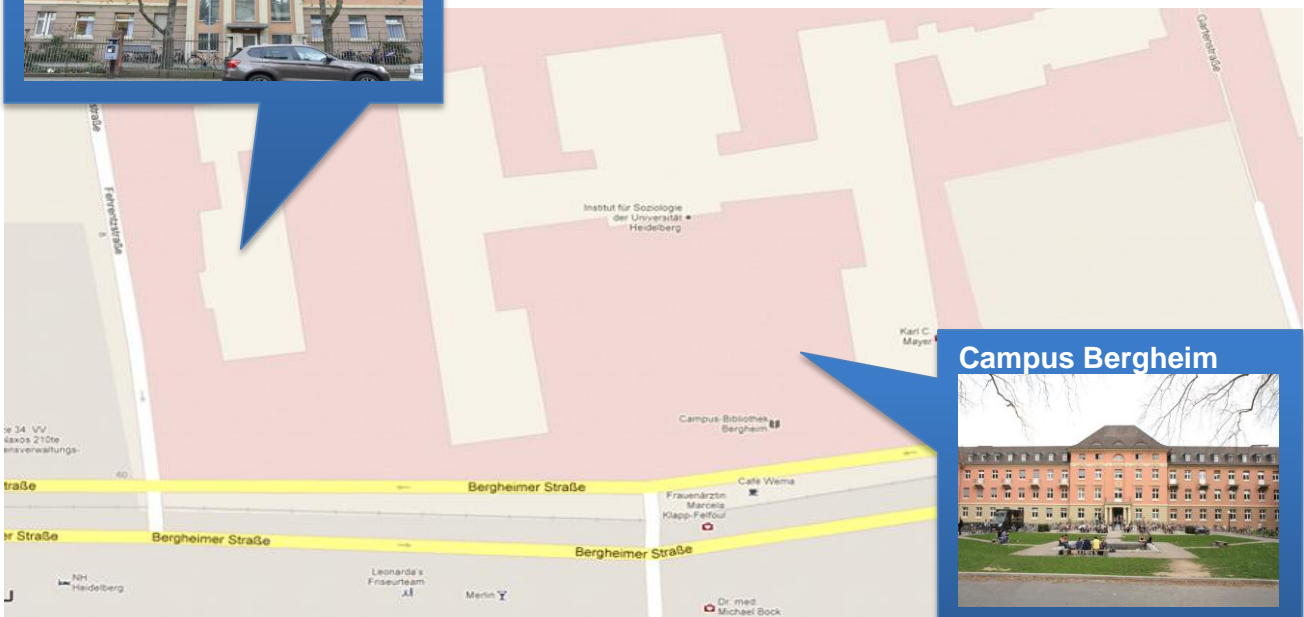

Karl Jaspers Centre (branch office)
Bergheimerstraße 58 A
Building 4311
69115 Heidelberg